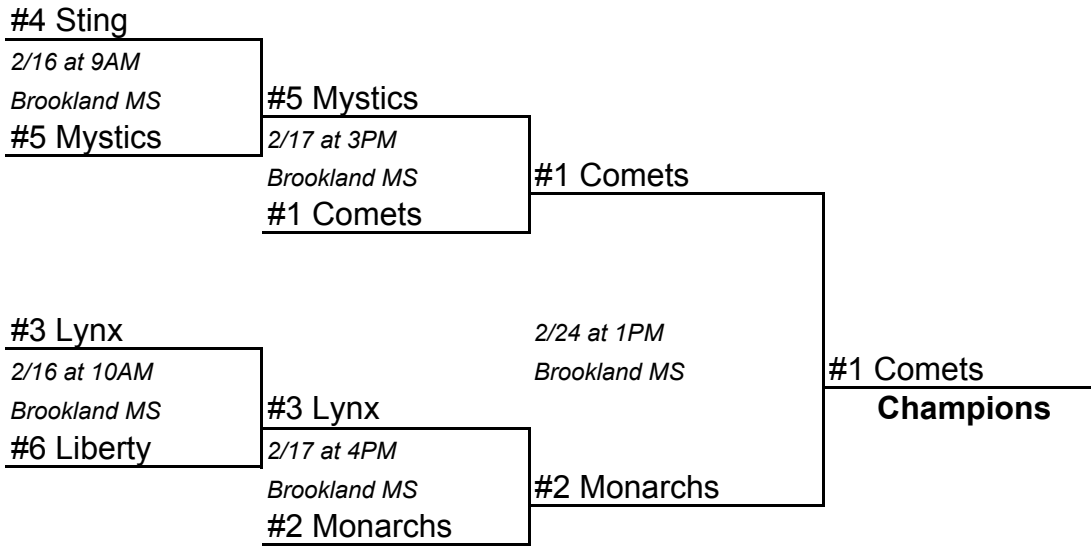

# GIRLS MAJOR Playoff Bracket

\*\* Higher seed (better seed) is home team